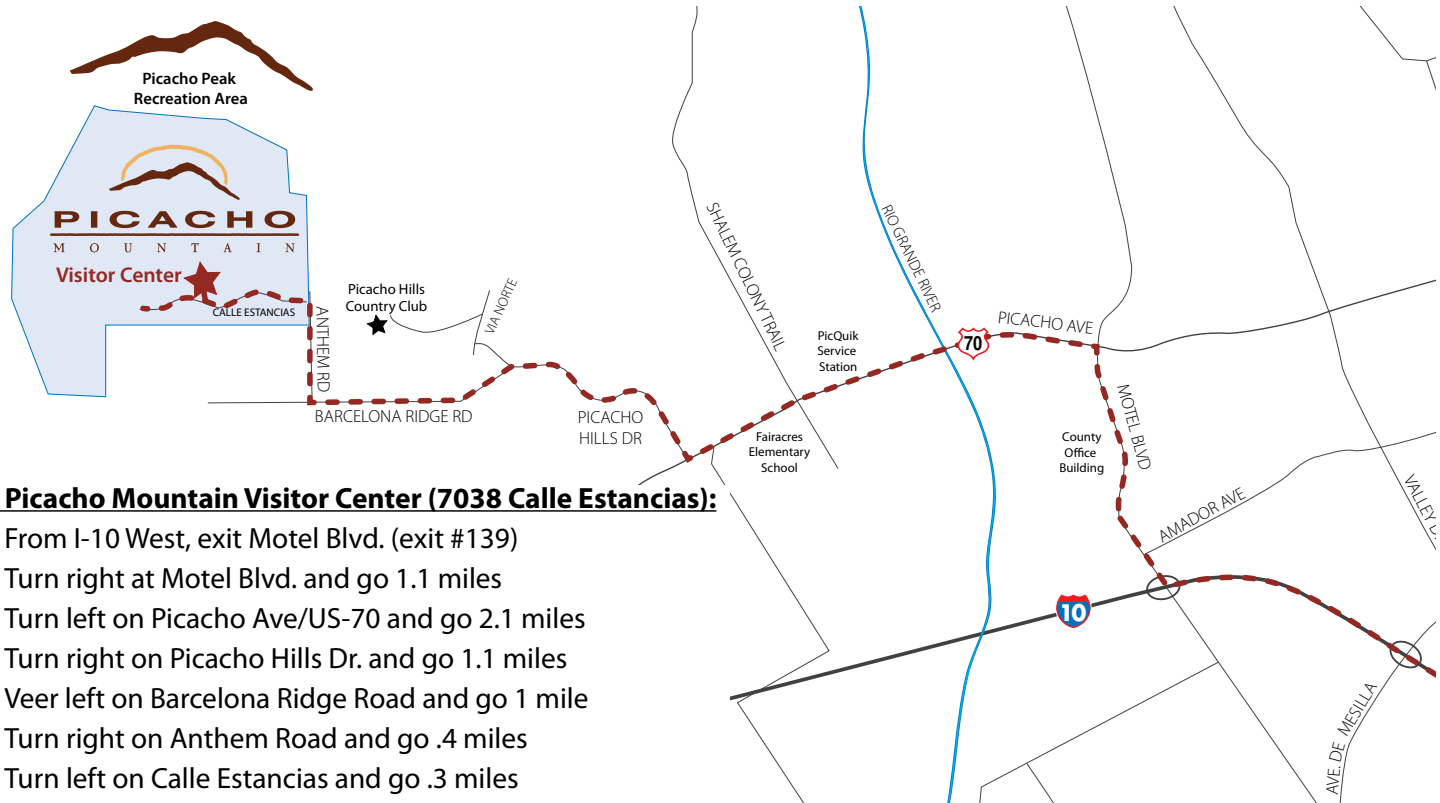

Picacho Mountain • (575) 523-2500

To Picacho Mountain Visitor Center (7038 Calle Estancias):

- From I-10 West, exit Motel Blvd. (exit #139)
- Turn right at Motel Blvd. and go 1.1 miles
- Turn left on Picacho Ave/US-70 and go 2.1 miles
- Turn right on Picacho Hills Dr. and go 1.1 miles
- Veer left on Barcelona Ridge Road and go 1 mile
- Turn right on Anthem Road and go .4 miles
- Turn left on Calle Estancias and go .3 miles