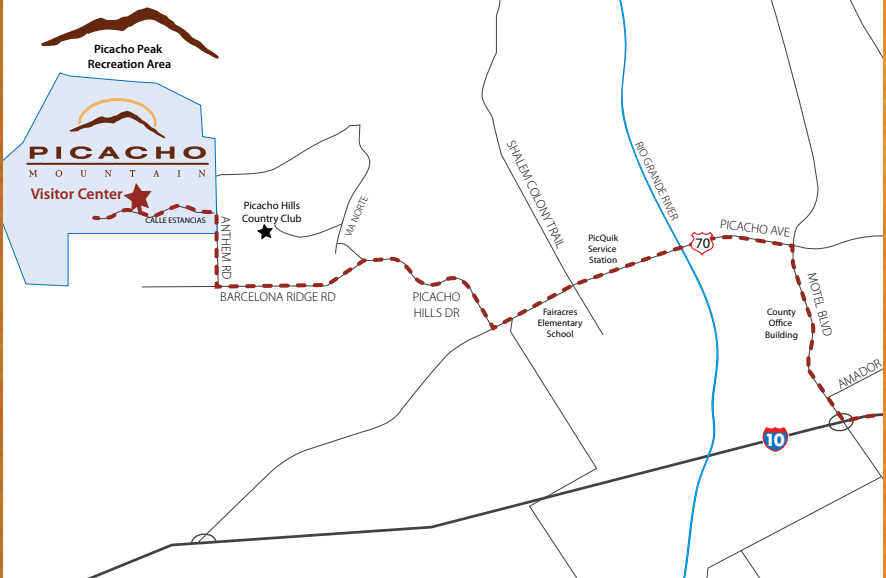

Map to Picacho Mountain

Driving Directions to Picacho Mountain

To Picacho Mountain Visitor Center (7038 Calle Estancias):

Open Monday to Friday 9am to 5pm & Weekends by appointment

- Take I-10 West to Las Cruces and exit Motel Blvd. (exit #139)
- Turn right at Motel Blvd. and go 1.1 miles
- Turn left on Picacho Ave/US-70 and go 2.1 miles
- Turn right on Picacho Hills Dr. and go 1.1 miles
- Veer left on Barcelona Ridge Road and go 1 mile
- Turn right on Anthem Road and go .4 miles
- Turn left on Calle Estancias and go .3 miles

575.523.2500 • www.picachomountain.com

Driving Directions to Picacho Mountain

To Picacho Mountain Visitor Center (7038 Calle Estancias):

Open Monday to Friday 9am to 5pm & Weekends by appointment

- Take I-10 West to Las Cruces and exit Motel Blvd. (exit #139)
- Turn right at Motel Blvd. and go 1.1 miles
- Turn left on Picacho Ave/US-70 and go 2.1 miles
- Turn right on Picacho Hills Dr. and go 1.1 miles
- Veer left on Barcelona Ridge Road and go 1 mile
- Turn right on Anthem Road and go .4 miles
- Turn left on Calle Estancias and go .3 miles