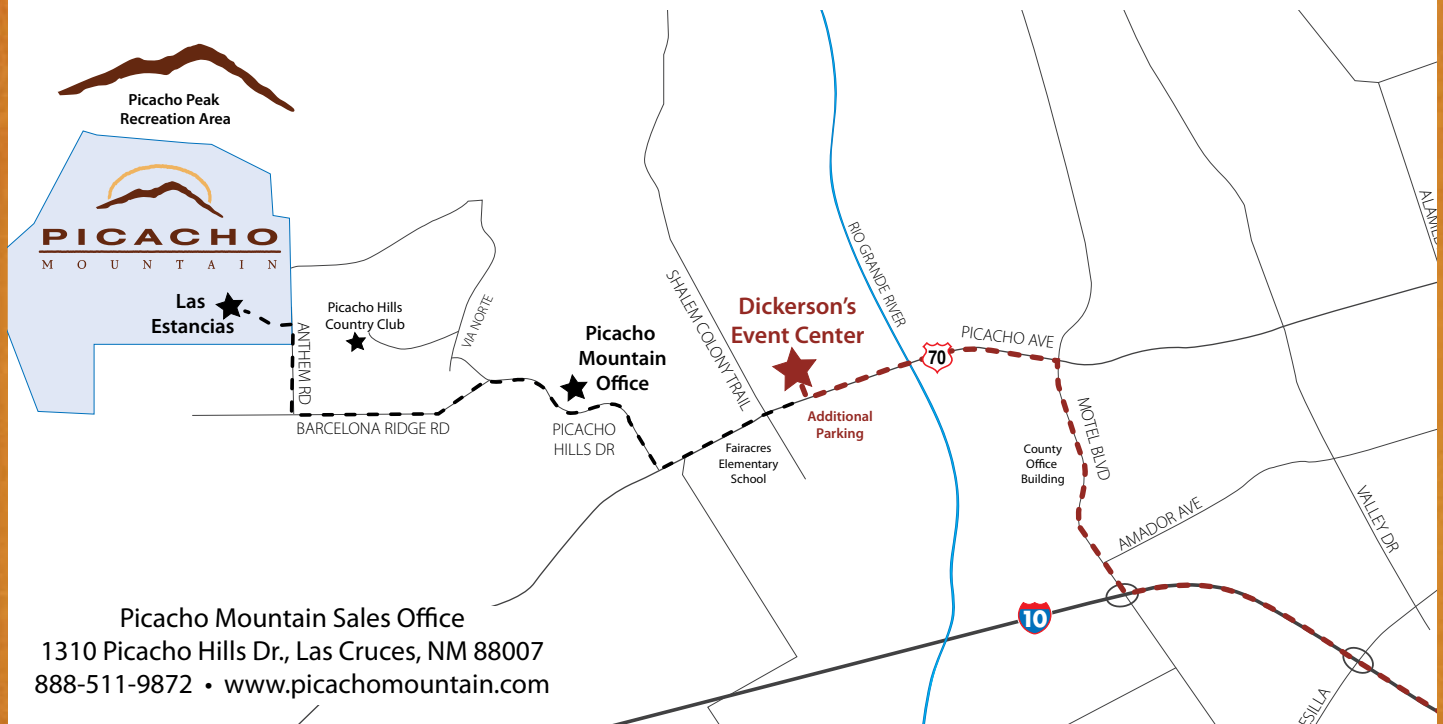

Map to Dickerson's Event Center & Picacho Mountain

Driving Directions to Dickerson's Event Center & Picacho Mountain Sales Office

To Dickerson's Event Center at 3920 W. Picacho:

- Take I-10 West to Las Cruces and exit Motel Blvd. (exit #139)
- Turn right at Motel Blvd. and go 1.1 miles
- Turn left on Picacho Ave/US-70 and go 1.4 miles
- Dickerson's Event Center is on the right, additional parking to the left

To Picacho Mountain Sales Office at 1310 Picacho Hills Drive:

- Take I-10 West to Las Cruces and exit Motel Blvd. (exit #139)
- Turn right at Motel Blvd. and go 1.1 miles
- Turn left on Picacho Ave/US-70 and go 2.1 miles
- Turn right on Picacho Hills Dr. and go .6 miles
- Turn right into The Plaza at Picacho Hills

To Picacho Mountain On-site Center (open by appointment):

- From Sales Office continue on Picacho Hills Dr. and go .5 miles
- Veer left on Barcelona Ridge Road and go 1 mile
- Turn right on Anthem Road and go .4 miles
- Turn left on Calle Estancias and go .3 miles